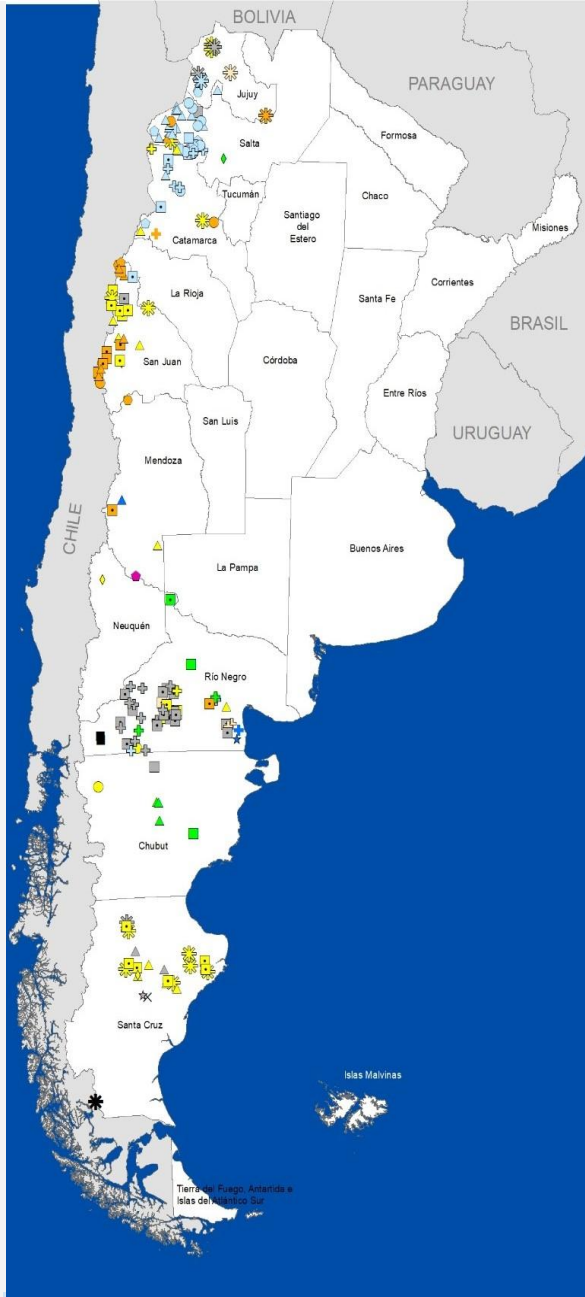

### **Secretaría de Minería**

Dr. Luis Enrique Lucero

# Status of Mining Projects

## San Juan

Altar	Copper	Aldebaran Resources Inc.
Altos Del Cura	Gold	
Calderón Calderoncito	Gold	Fortescue Metals Group Ltd.
Casposo	Gold	Austral Gold Limited
Coipita	Copper	AbraSilver Corp.
Del Carmen	Gold	Barrick Gold Corporation
Don Julio	Gold	South32 Ltd
El Fierro	Silver	Sable Resources Ltd.
El Pachón	Copper	Glencore Plc.
Filo Del Sol	Copper	Filo Mining Corp.
Gualcamayo	Gold	Eris LLC
Hualilán	Gold	Challenger Exploration Limited
Jaguelíto	Gold	Corporación América
Josemaría	Copper	Lundin Mining Corporation
La Ortiga	Copper	Barrick Gold Corporation
Lama	Gold	Barrick Gold Corporation
Las Flechas	Copper	Pan American Silver Corp.
Las Opeñas	Gold	NewPeak Metals Limited
Los Azules	Copper	McEwen Mining
Los sapitos	Lithium	Origen Resources Inc.
Manantiales	Gold	Austral Gold
Mogotes	Copper	Mogotes Metals
Piuquenes	Copper	Pampa Metals Corp
Rincones De Araya	Copper	Fortescue Metal Group Ltd.
Rio Cenicero	Copper	
Rio Salinas	Copper	Fortescue
San Francisco	Copper	Turmalina Metals
Taguas	Gold	Orvana Minerals Corp
Valle De Chita	Copper	Minsud Resources Corp.
Veladero	Gold	Barrick Gold Corporation
Zancarron	Gold	Barrick Gold Corporation

## Neuquén

Andacollo	Gold	Trident Southern Explorations
-----------	------	-------------------------------