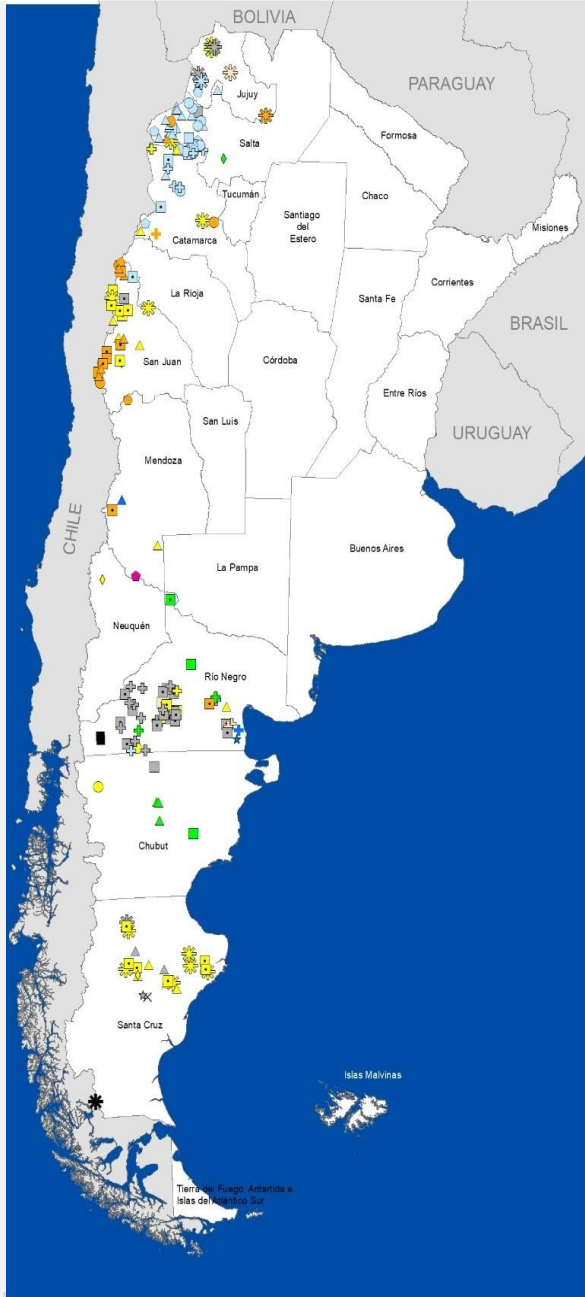

Status of Mining Projects

STATUS OF MINING PROJECTS - REFERENCES

Production	Coal
Construction	Copper
Feasibility	Iron
Prefeasibility	Lithium
Preliminary Economic Evaluation	Lead
Advanced Exploration	Gold
Initial Exploration	Silver
Reengineering	Uranium
Prospecting	Potassium
Inactive Deposit	Molybdenum
Cessation of Operations