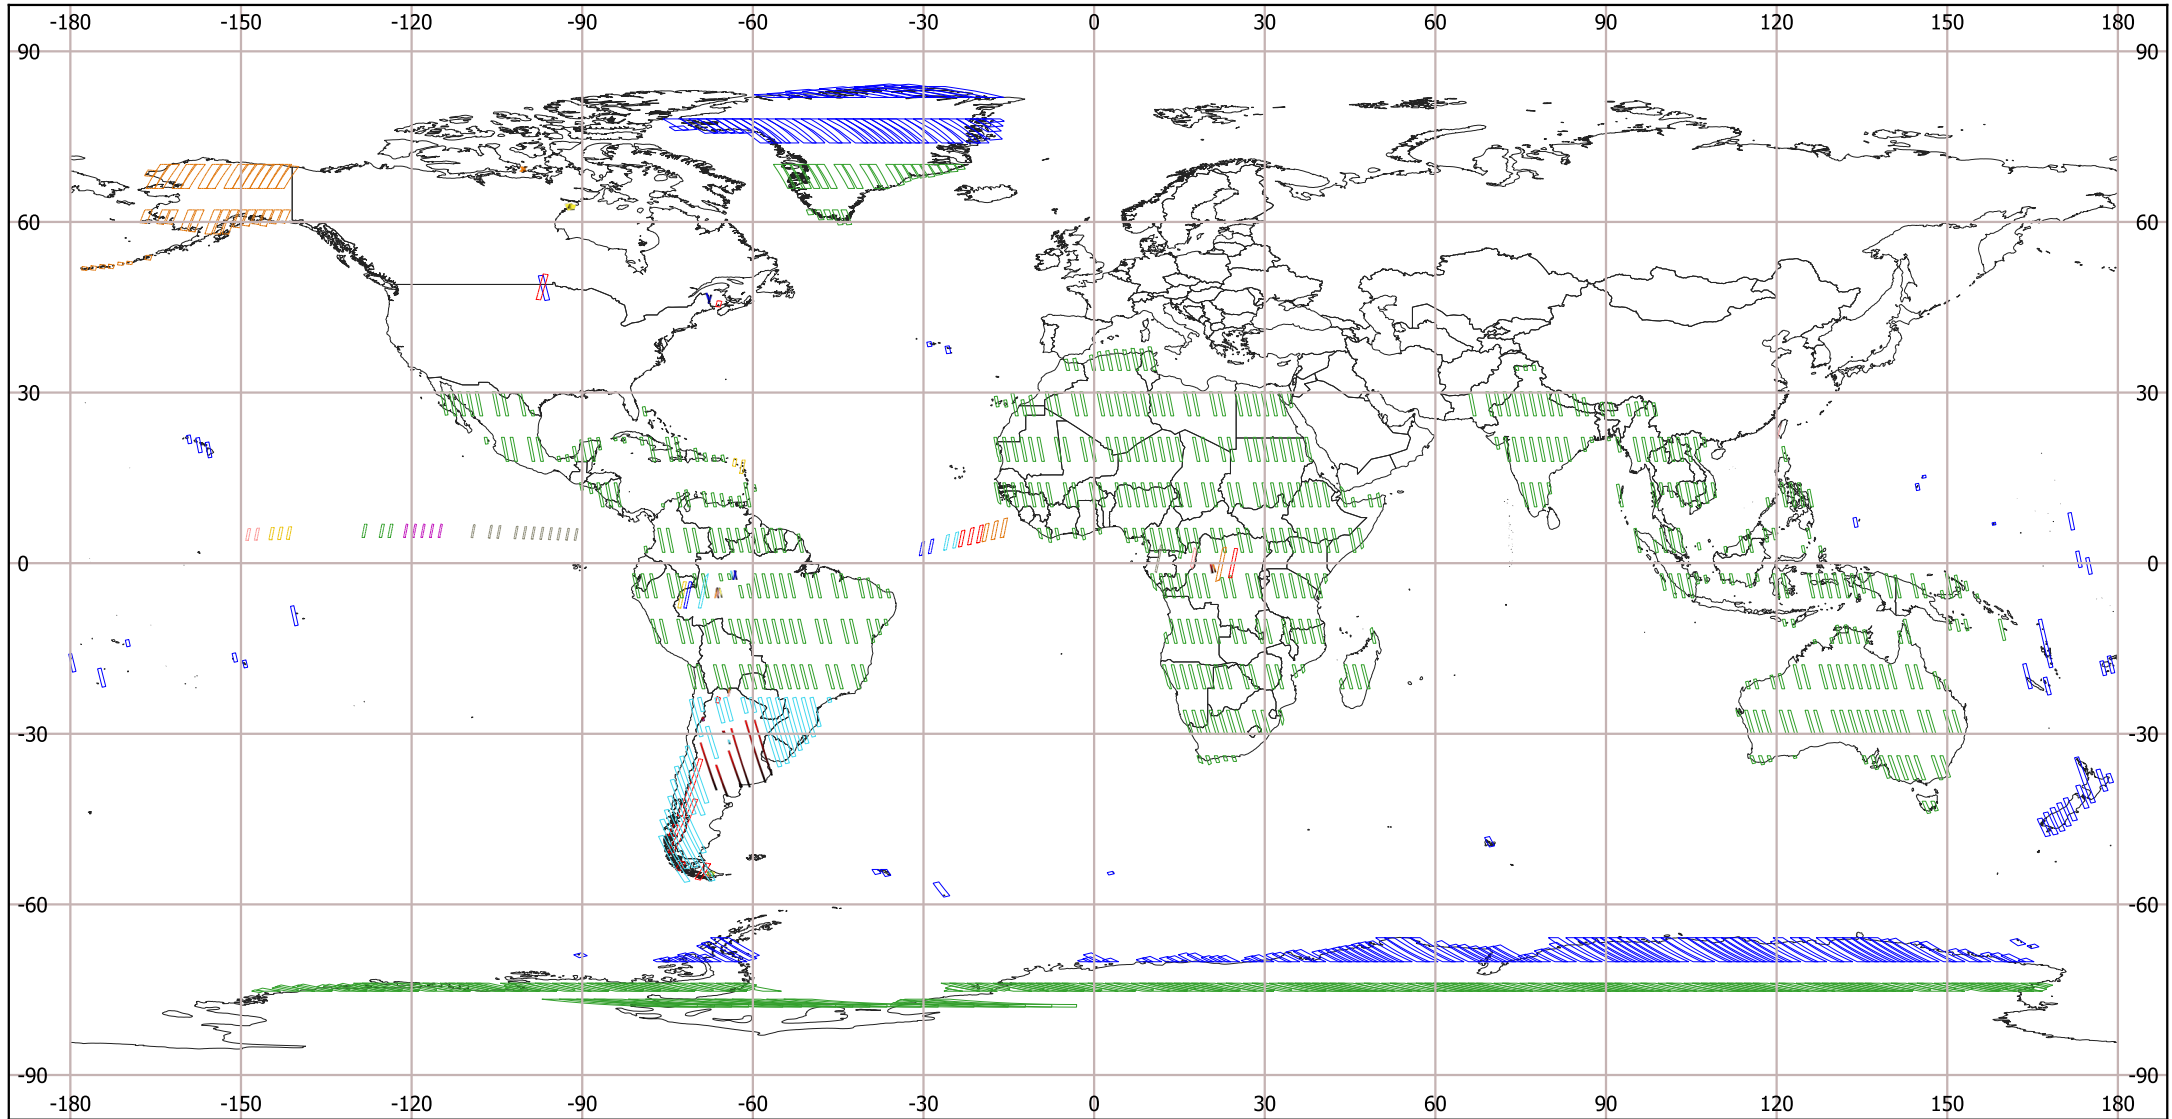

SAOCOM 1A IMAS CYCLE 23 STRIPMAP

(Dec 19 - Dec 31 2023)

Acquisition modes

S1DP_DES	S2QP_DES	S3DP_DES	S4QP_ASC	S6DP_ASC	S7QP_ASC	S9DP_DES
S1QP_ASC	S3SP_ASC	S3QP_ASC	S4QP_DES	S6DP_DES	S7QP_DES	S10QP_DES
S1QP_DES	S3SP_DES	S4DP_ASC	S5DP_ASC	S6QP_ASC	S8DP_DES	
S2DP_DES	S3DP_ASC	S4DP_DES	S5DP_DES	S7DP_DES	S8QP_ASC	

Abbreviations

S Stripmap	DES Descending
TN Topsar Narrow	SP Single Polarization
TW Topsar Wide	DP Dual Polarization
ASC Ascending	QP Quad Polarization

Coordinate Reference System WGS 84 - EPSG 4326

Países del mundo
"Capa descargada de <http://tapiquen-sig.jimdo.com>. Carlos Efraín Porto Tapiquén. Orogénesis Soluciones Geográficas. Porlamar, Venezuela, 2015."