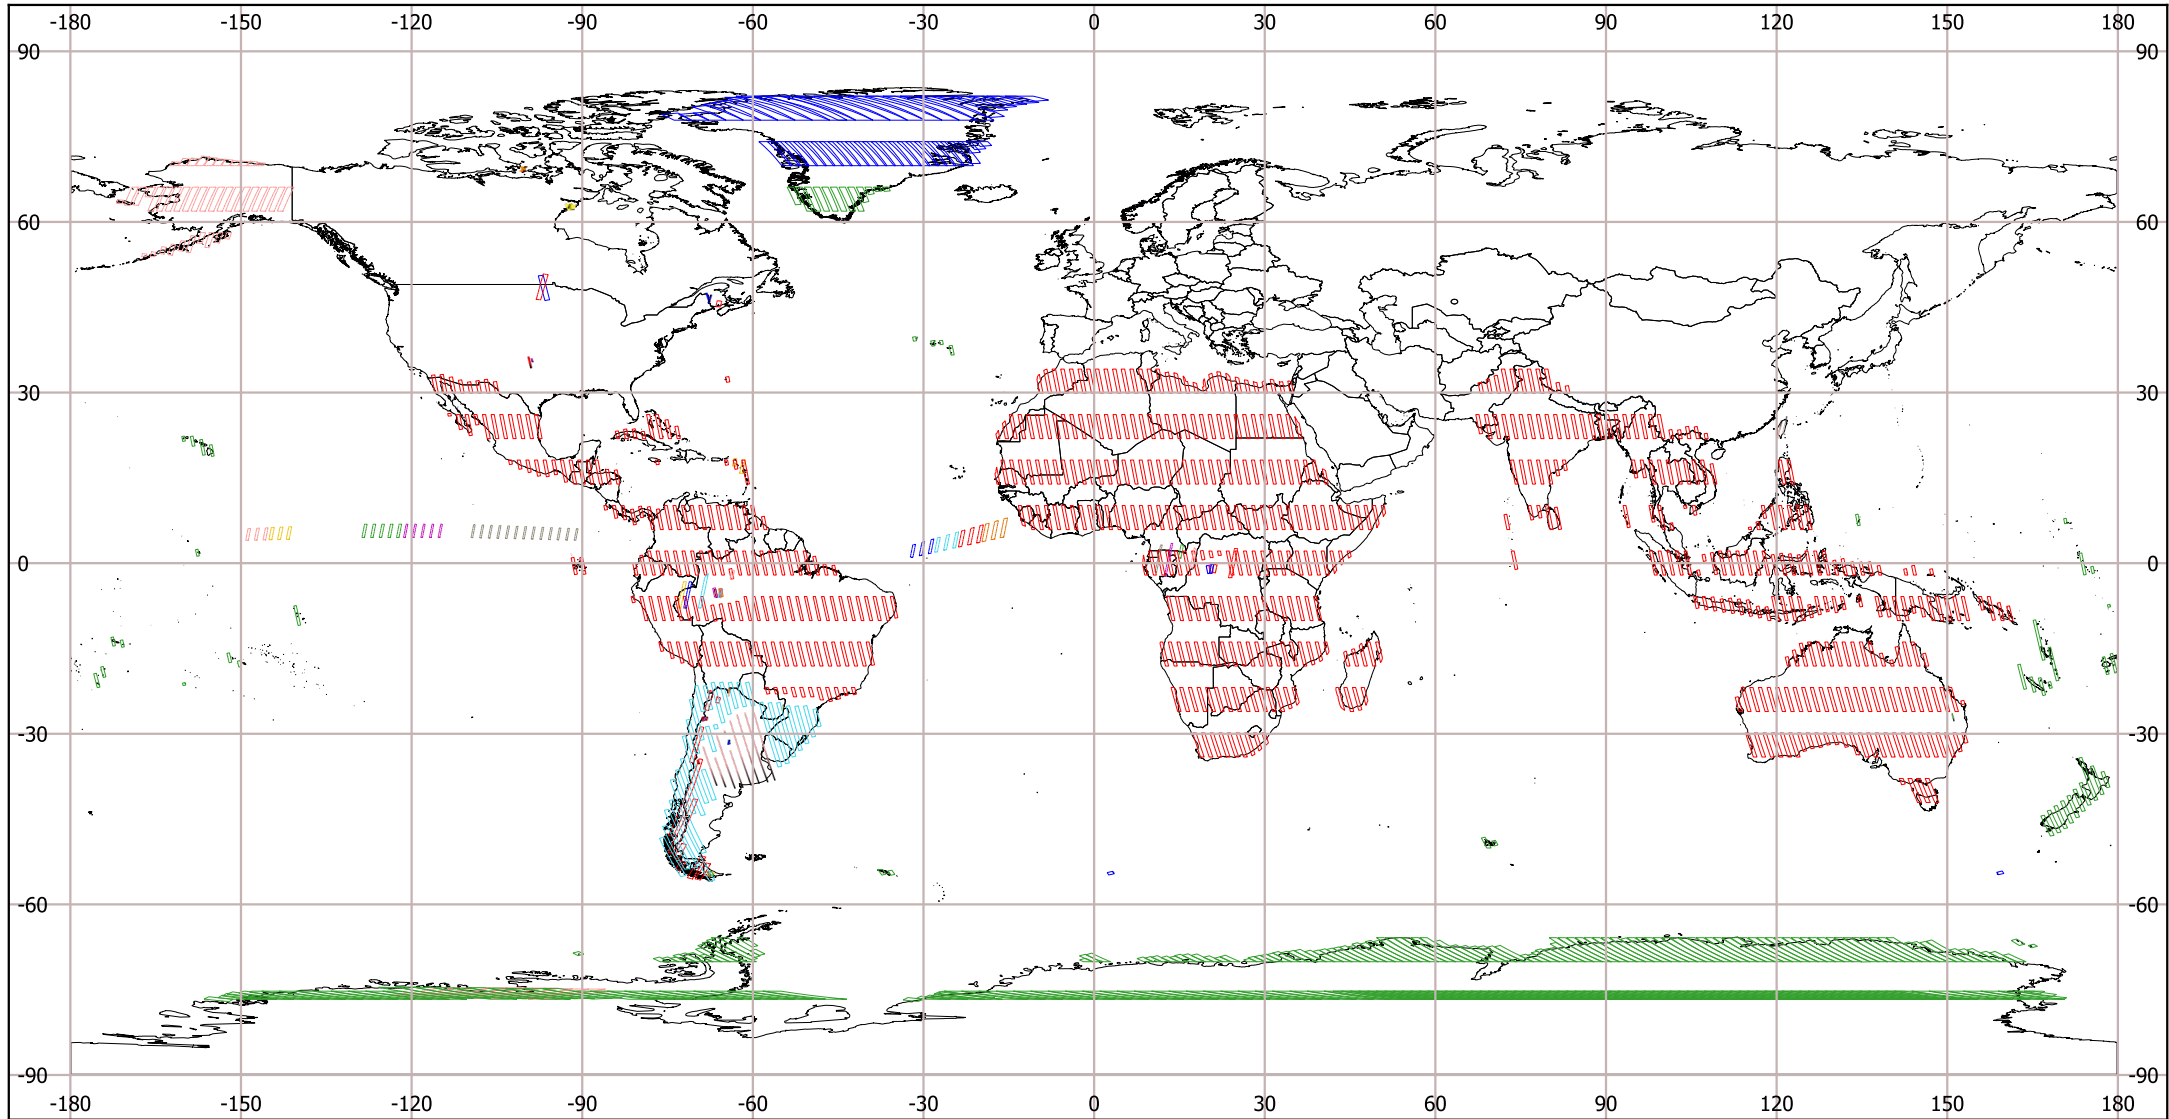

SAOCOM 1A IMAS CYCLE 01 STRIPMAP

(Jan 01 - Jan 16 2024)

Acquisition modes

S1DP_ASC	S2DP_DES	S3DP_ASC	S4QP_ASC	S6DP_ASC	S7DP_DES	S9DP_ASC
S1DP_DES	S2QP_ASC	S3DP_DES	S4QP_DES	S6DP_DES	S7QP_ASC	S9DP_DES
S1QP_ASC	S2QP_DES	S3QP_DES	S5DP_ASC	S6QP_ASC	S7QP_DES	S10QP_DES
S1QP_DES	S3SP_ASC	S4DP_ASC	S5DP_DES	S6QP_DES	S8DP_DES	
S2DP_ASC	S3SP_DES	S4DP_DES	S5QP_ASC	S7DP_ASC	S8QP_ASC	

Abbreviations

S Stripmap	DES Descending
TN Topsar Narrow	SP Single Polarization
TW Topsar Wide	DP Dual Polarization
ASC Ascending	QP Quad Polarization

Coordinate Reference System WGS 84 - EPSG 4326

Países del mundo
"Capa descargada de <http://tapiquen-sig.jimdo.com>. Carlos Efraín Porto Tapiquén. Orogénesis Soluciones Geográficas. Porlamar, Venezuela, 2015."