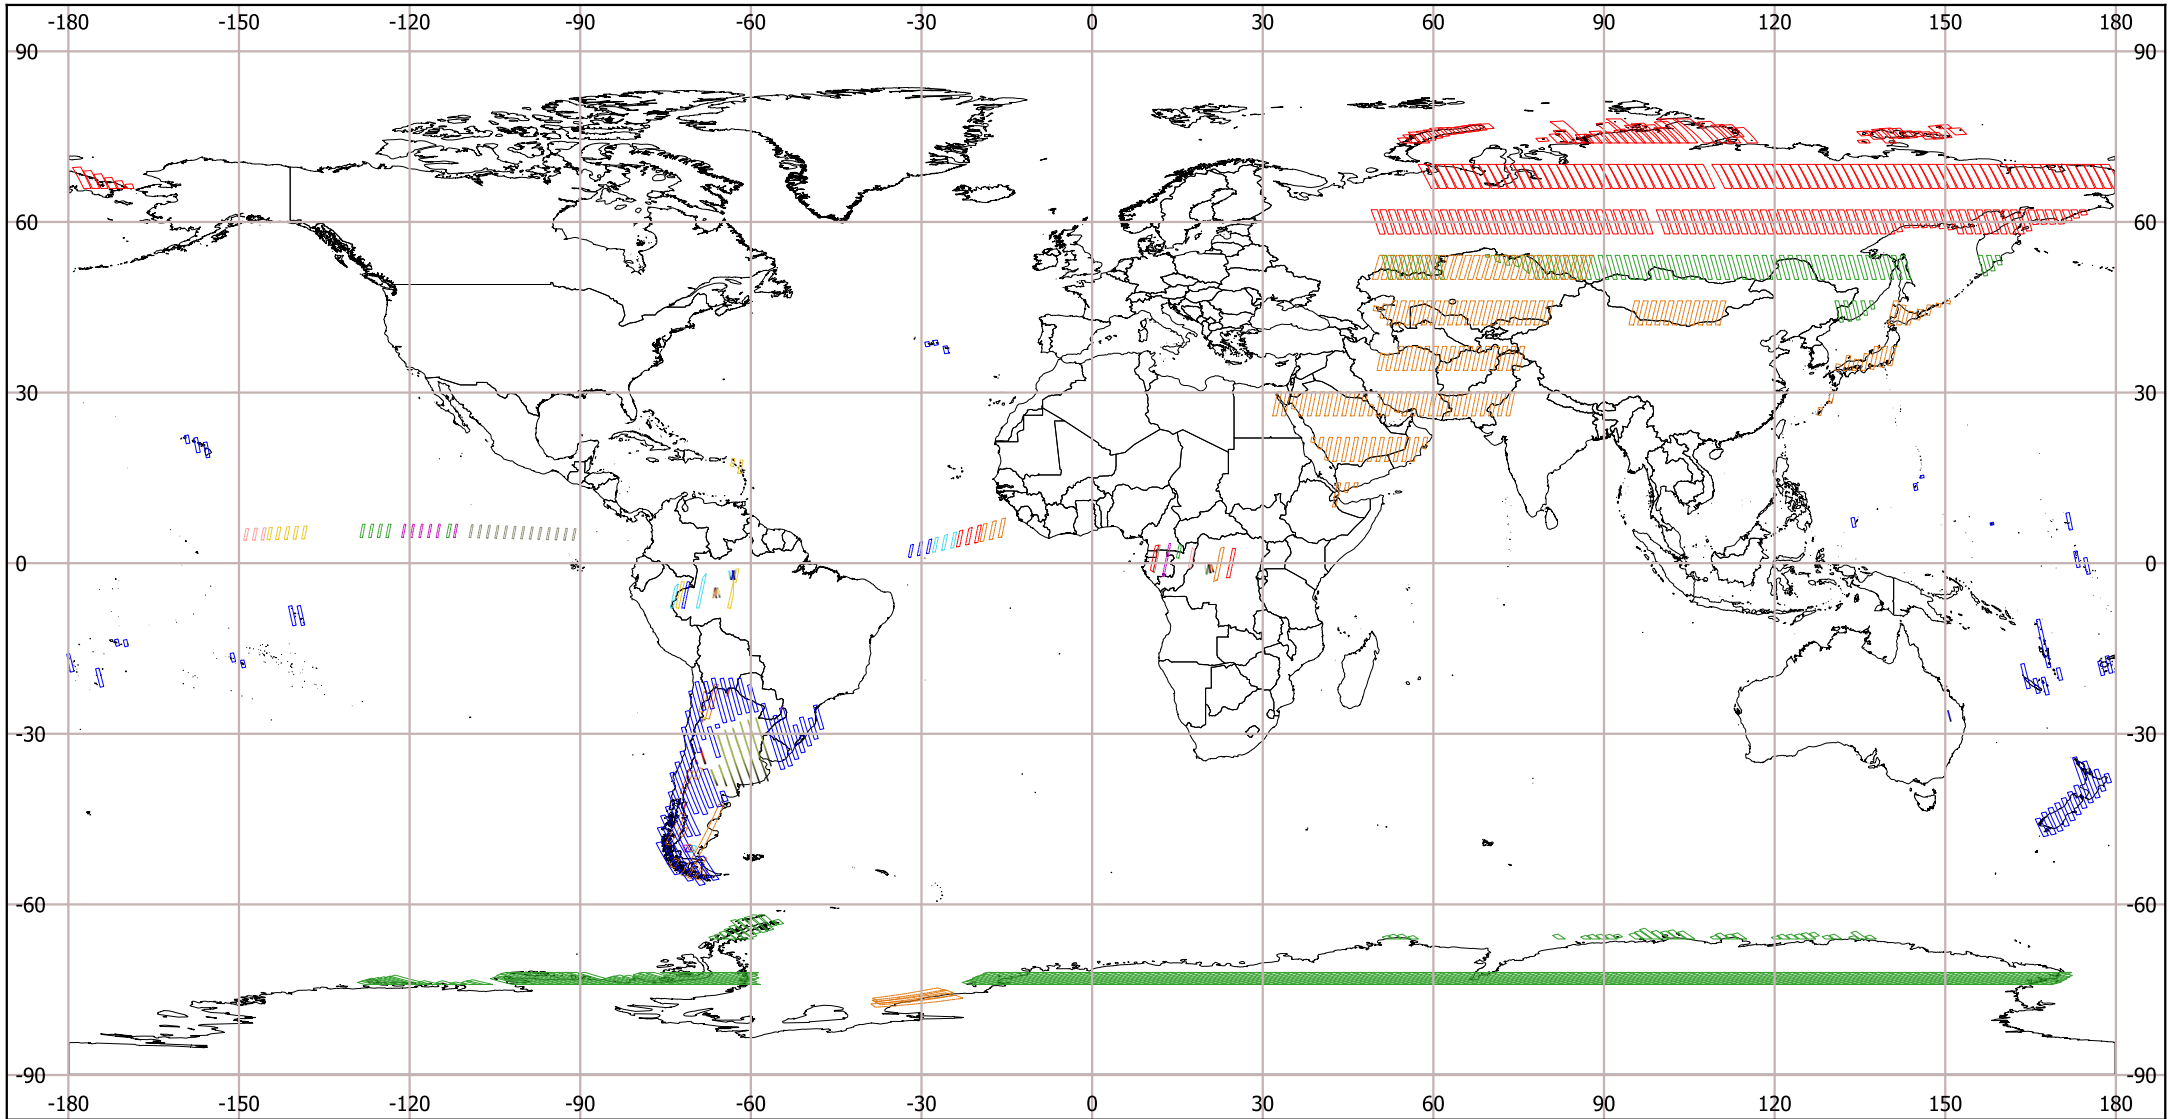

# SAOCOM 1B IMAS CYCLE 20 STRIPMAP

(Nov 01 - Nov 16 2023)

Acquisition modes					
S1DP_ASC	S2DP_DES	S4DP_DES	S5QP_DES	S7DP_DES	S9DP_DES
S1DP_DES	S2QP_DES	S4QP_ASC	S6DP_ASC	S7QP_ASC	S9QP_ASC
S1QP_ASC	S3DP_DES	S4QP_DES	S6DP_DES	S7QP_DES	S9QP_DES
S1QP_DES	S3QP_ASC	S5DP_ASC	S6QP_ASC	S8DP_DES	S10QP_ASC
S2DP_ASC	S4DP_ASC	S5DP_DES	S6QP_DES	S8QP_ASC	S10QP_DES

Abbreviations	
<b>S</b> Stripmap	<b>DES</b> Descending
<b>TN</b> Topsar Narrow	<b>SP</b> Single Polarization
<b>TW</b> Topsar Wide	<b>DP</b> Dual Polarization
<b>ASC</b> Ascending	<b>QP</b> Quad Polarization

Coordinate Reference System WGS 84 - EPSG 4326

Países del mundo

"Capa descargada de <http://tapiquen-sig.jimdo.com>. Carlos Efraín Porto Tapiquén. Orogénesis Soluciones Geográficas. Porlamar, Venezuela, 2015."