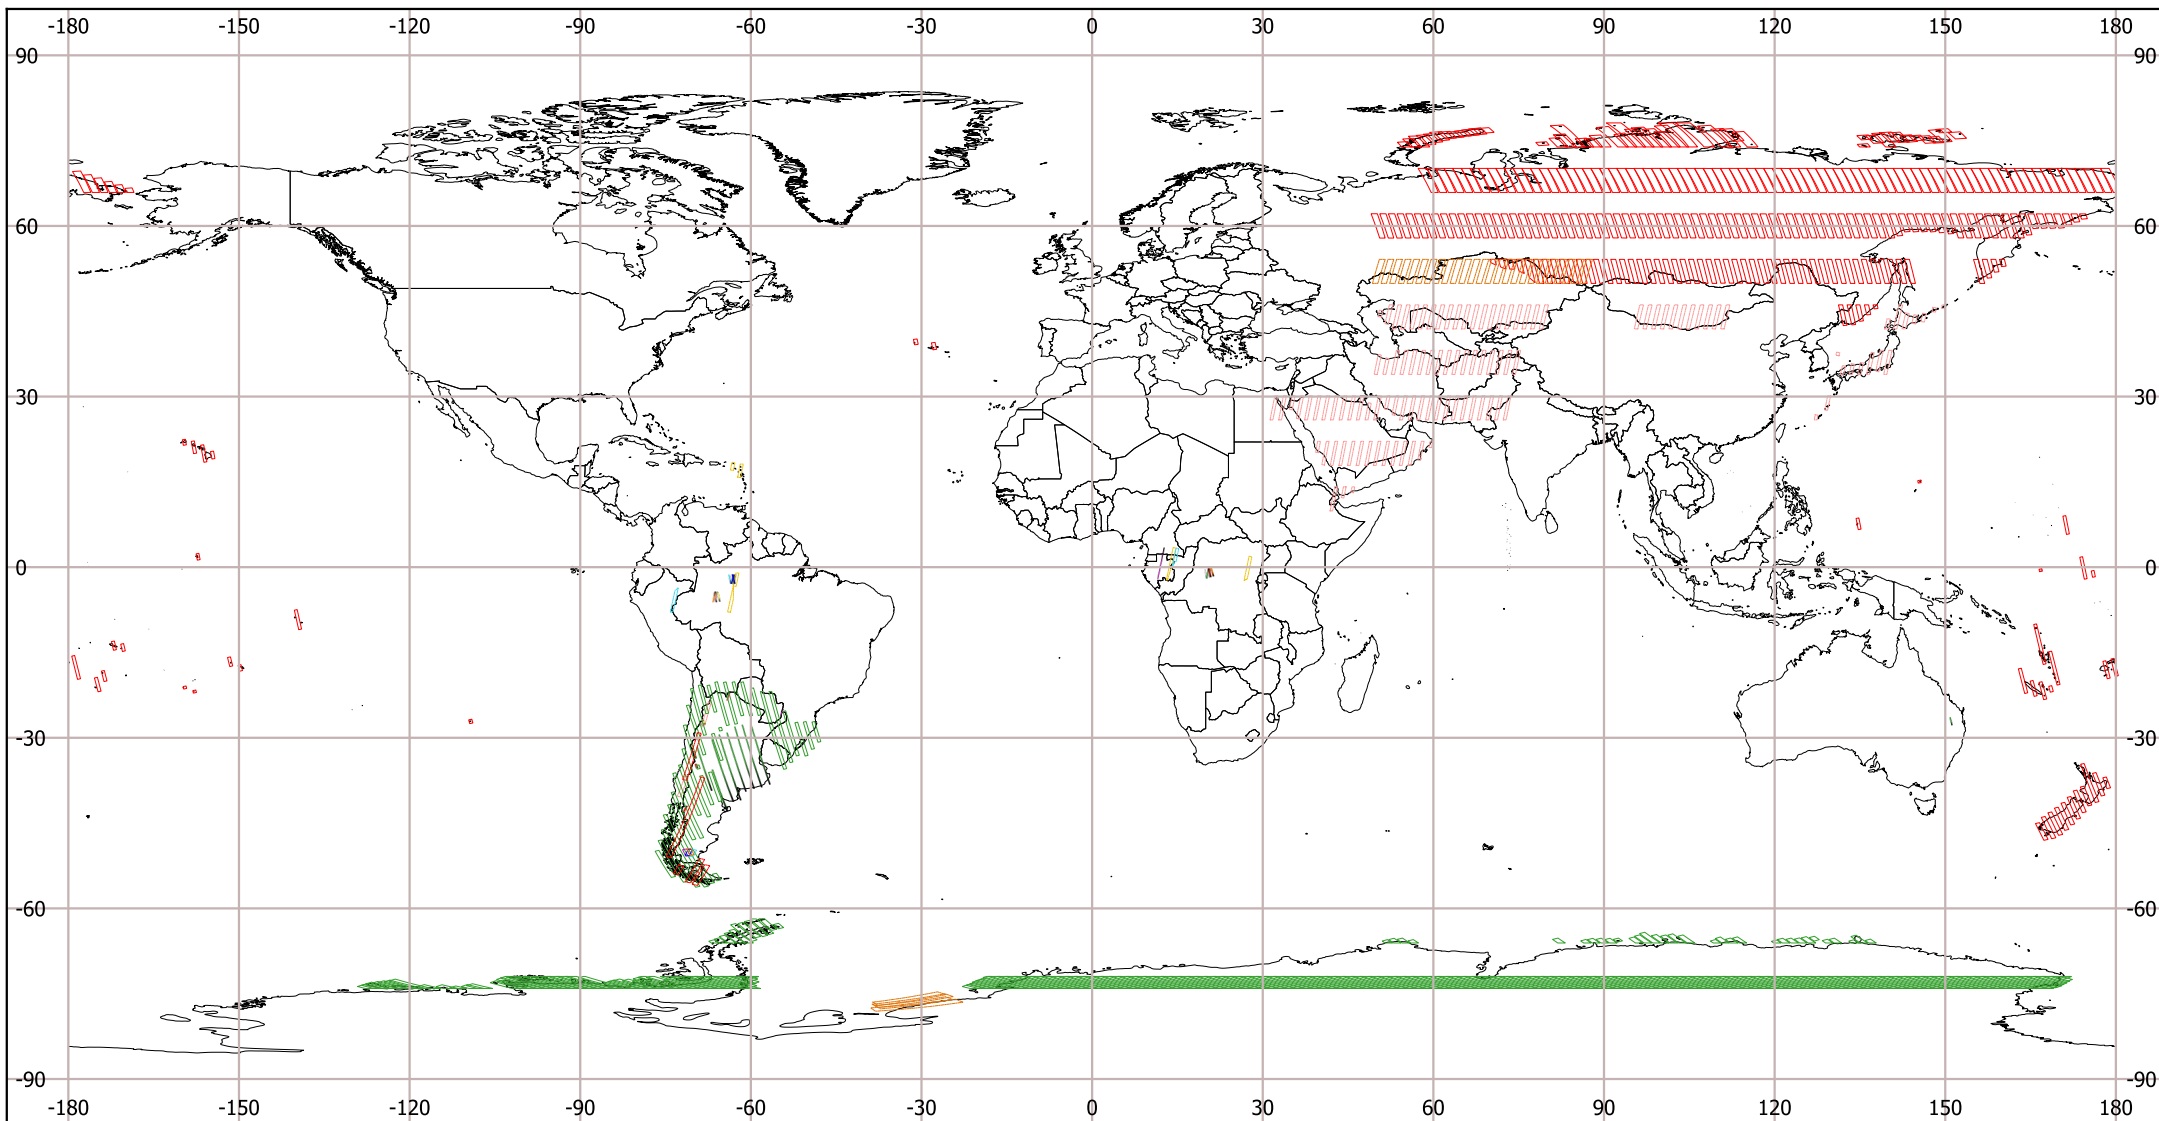

SAOCOM 1B IMAS CYCLE 16 STRIPMAP

(Aug 29 - Sep 13 2023)

Acquisition modes

S1DP_ASC	S2DP_ASC	S3QP_ASC	S5DP_ASC	S6DP_ASC	S7QP_ASC	S10QP_ASC
S1DP_DES	S2DP_DES	S4DP_DES	S5DP_DES	S6DP_DES	S7QP_DES	S10QP_DES
S1QP_ASC	S2QP_DES	S4QP_ASC	S5QP_ASC	S6QP_ASC	S8QP_ASC	
S1QP_DES	S3DP_DES	S4QP_DES	S5QP_DES	S6QP_DES	S9QP_DES	

Abbreviations

S Stripmap	DES Descending
TN Topsar Narrow	SP Single Polarization
TW Topsar Wide	DP Dual Polarization
ASC Ascending	QP Quad Polarization

Coordinate Reference System WGS 84 - EPSG 4326

Países del mundo
 "Capa descargada de <http://tapiquen-sig.jimdo.com>. Carlos Efraín Porto Tapiquén. Orogénesis Soluciones Geográficas. Porlamar, Venezuela, 2015."