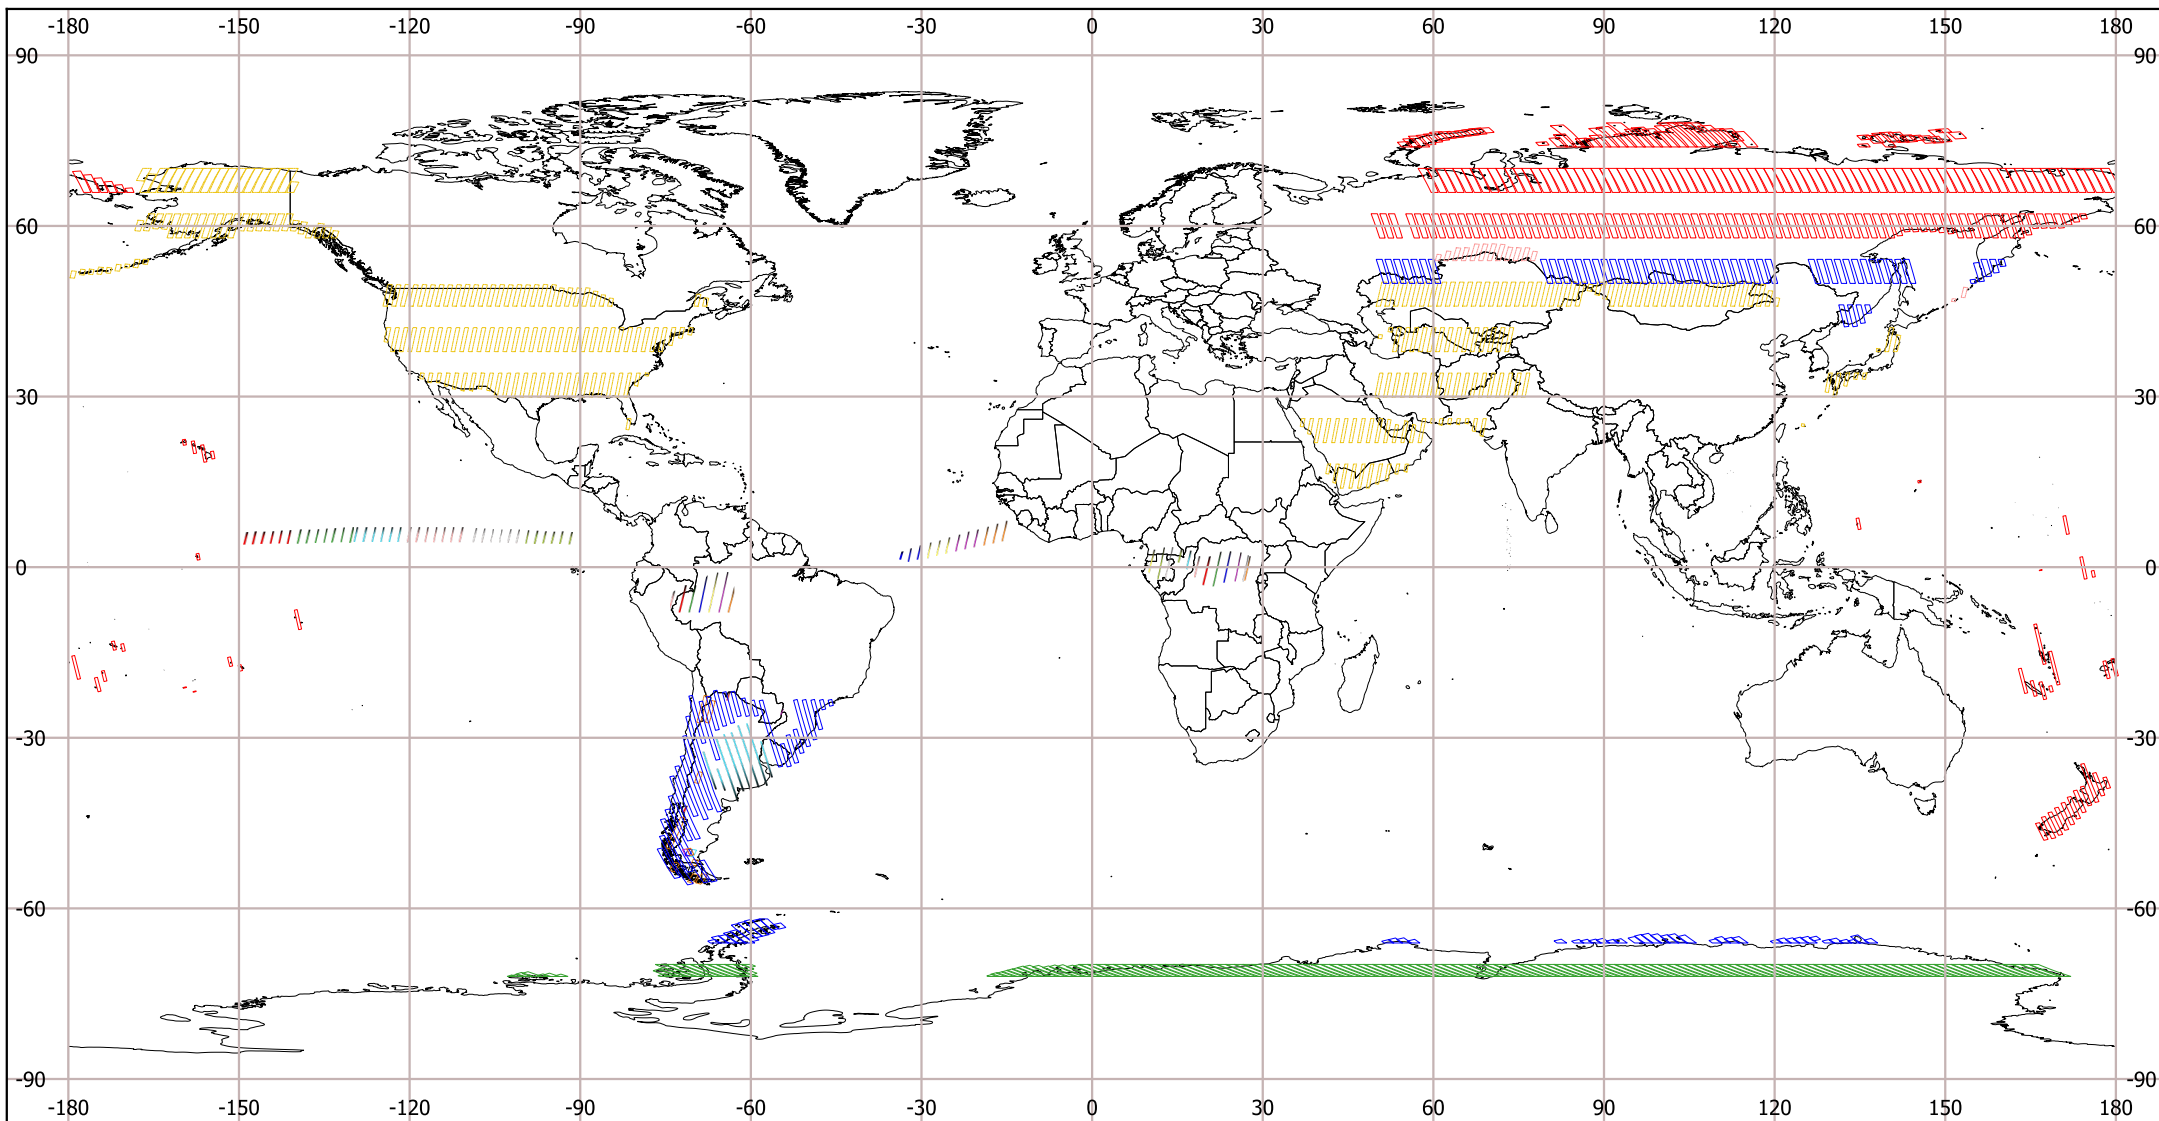

SAOCOM 1B IMAS CYCLE 18 STRIPMAP

(Sep 30 - Oct 15 2022)

Acquisition modes

S1DP_ASC	S2DP_DES	S4DP_DES	S5QP_DES	S7QP_DES	S10QP_DES
S1DP_DES	S2QP_DES	S4QP_DES	S6DP_ASC	S8QP_ASC	
S1QP_DES	S3QP_DES	S5DP_ASC	S6DP_DES	S8QP_DES	
S2DP_ASC	S4DP_ASC	S5DP_DES	S6QP_DES	S9QP_DES	

Abbreviations

S Stripmap	DES Descending
TN Topsar Narrow	SP Single Polarization
TW Topsar Wide	DP Dual Polarization
ASC Ascending	QP Quad Polarization

Coordinate Reference System WGS 84 - EPSG 4326

Países del mundo
"Capa descargada de <http://tapiquen-sig.jimdo.com>. Carlos Efraín Porto Tapiquén. Orogénesis Soluciones Geográficas. Porlamar, Venezuela, 2015."