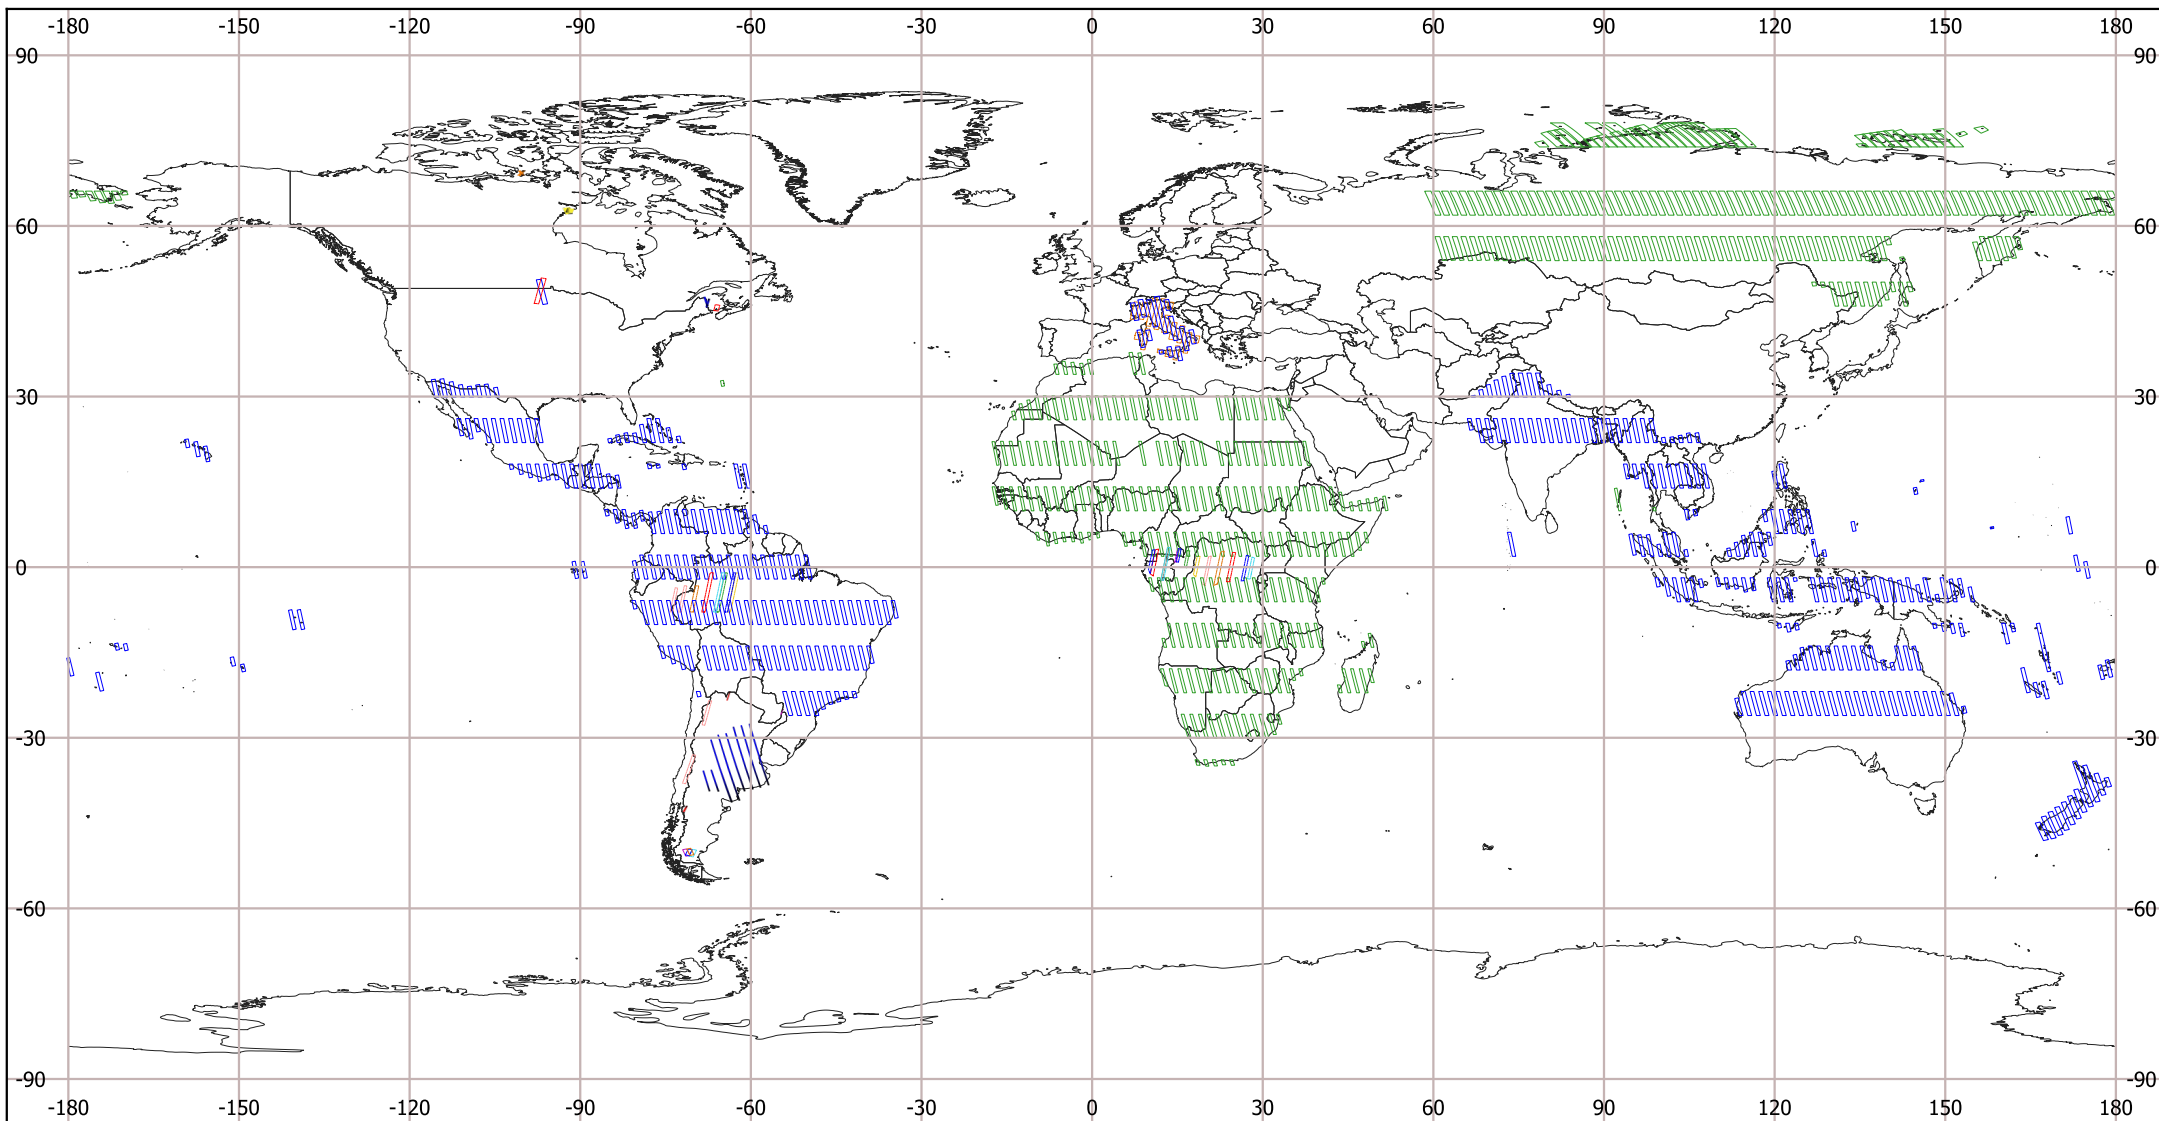

SAOCOM 1A IMAS CYCLE 19 STRIPMAP

(Oct 16 - Oct 31 2021)

Legend

 S1DP_ASC	 S2DP_ASC	 S3SP_DES	 S4QP_ASC	 S6DP_DES	 S9DP_DES
 S1DP_DES	 S2DP_DES	 S3DP_DES	 S4QP_DES	 S6QP_DES	
 S1QP_ASC	 S2QP_DES	 S4DP_ASC	 S5DP_ASC	 S7DP_DES	
 S1QP_DES	 S3SP_ASC	 S4DP_DES	 S5DP_DES	 S8DP_DES	

Abbreviations

S Stripmap	DES Descending
TN Topsar Narrow	SP Single Polarization
TW Topsar Wide	DP Dual Polarization
ASC Ascending	QP Quad Polarization

Coordinate Reference System WGS 84 - EPSG 4326

Países del mundo
"Capa descargada de <http://tapiquen-sig.jimdo.com>. Carlos Efraín Porto Tapiquén. Orogénesis Soluciones Geográficas. Porlamar, Venezuela, 2015."