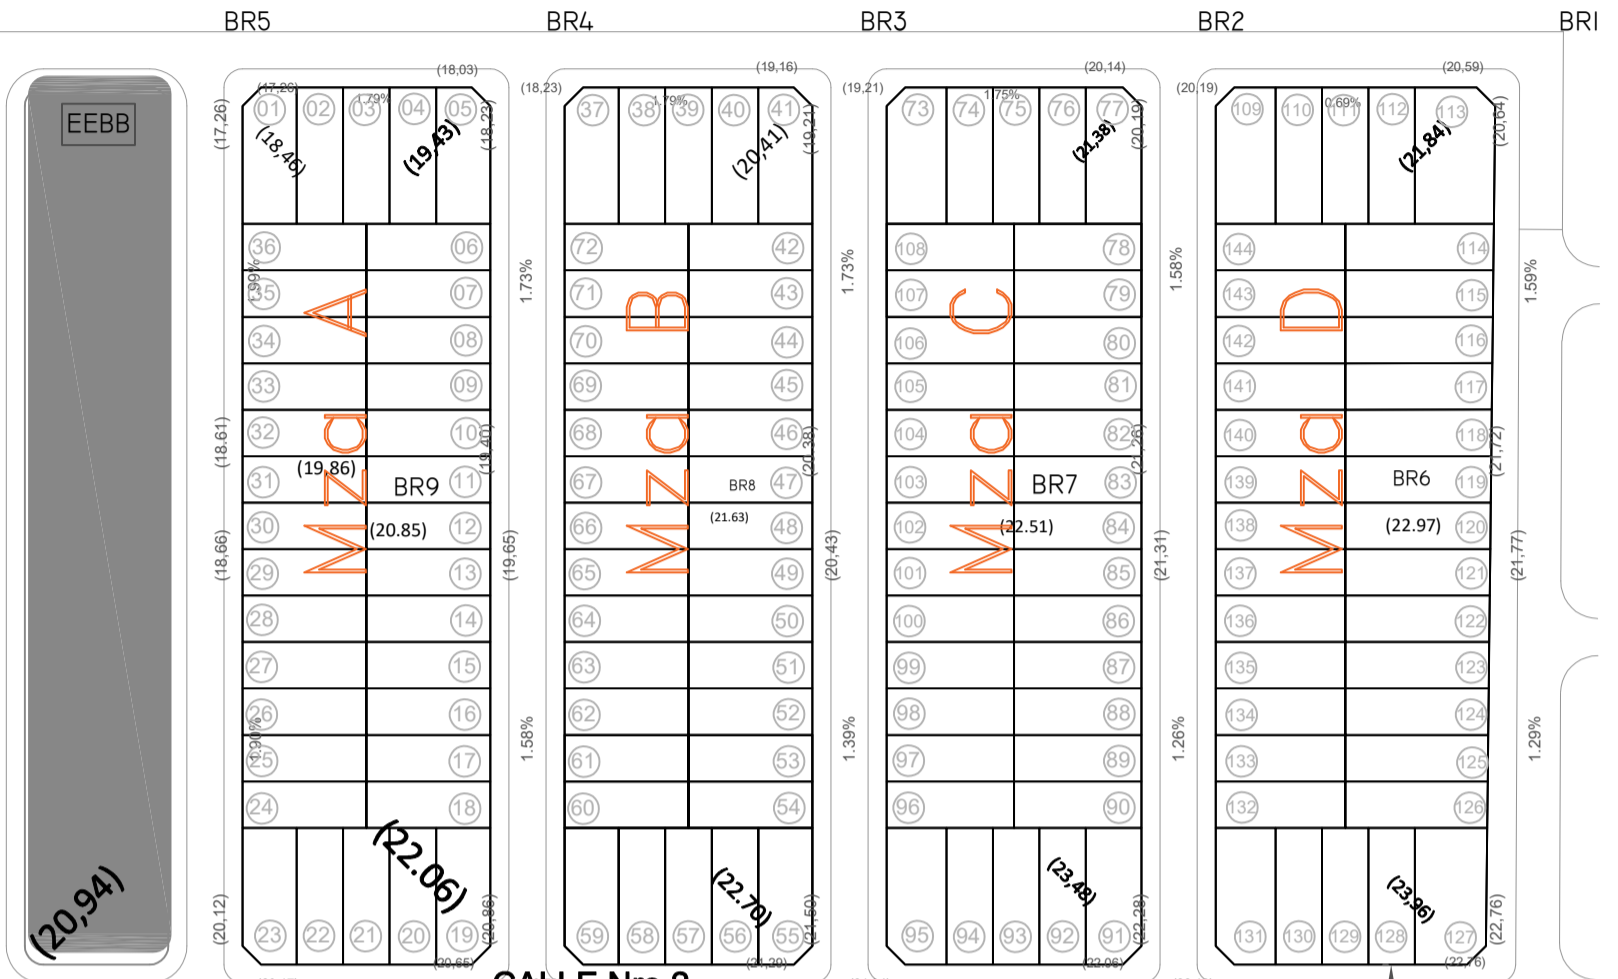

CALLE Nro 1

LOCALIZACION DE PLANTA DE BOMBEO LIQUIDOS CLOACALES (17,73)

CALLE Nro 2

CALLE Nro 3

AREA DE RESERVA DE EQUIPAMIENTO

PRODUCED BY AN AUTODESK STUDENT VERSION

PRODUCED BY AN AUTODESK STUDENT VERSION