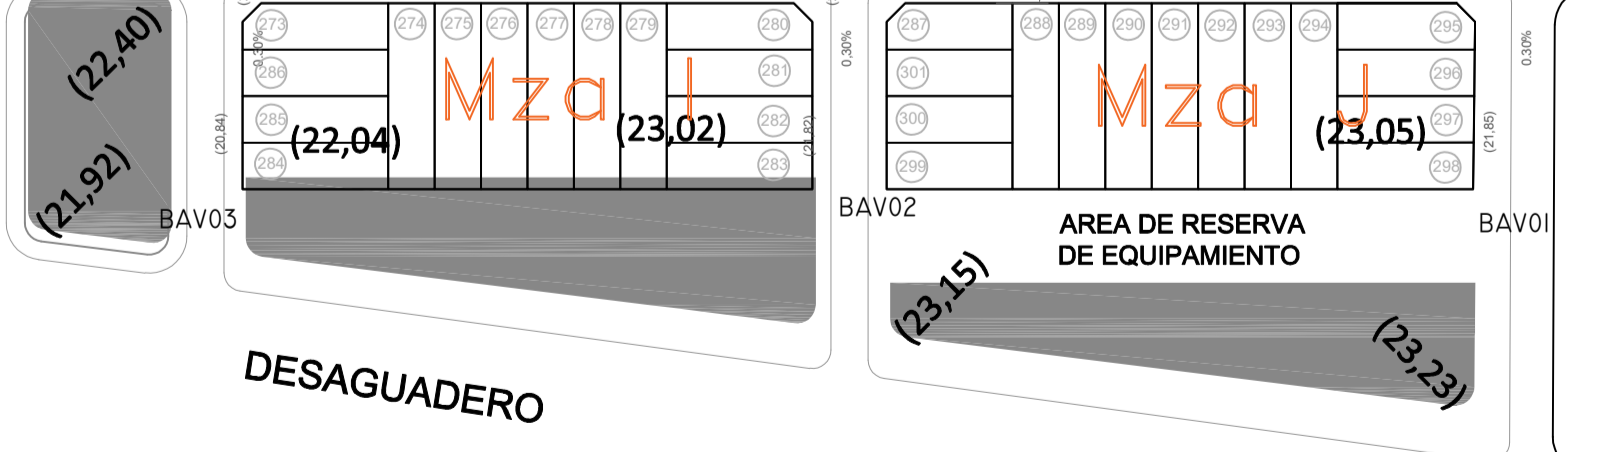

CALLE Nro 1

LOCALIZACION DE PLANTA DE BOMBEO LIQUIDOS CLOACALES (17,73)

CALLE Nro 2

CALLE Nro 3

AREA DE RESERVA DE EQUIPAMIENTO

PRODUCED BY AN AUTODESK STUDENT VERSION

PRODUCED BY AN AUTODESK STUDENT VERSION