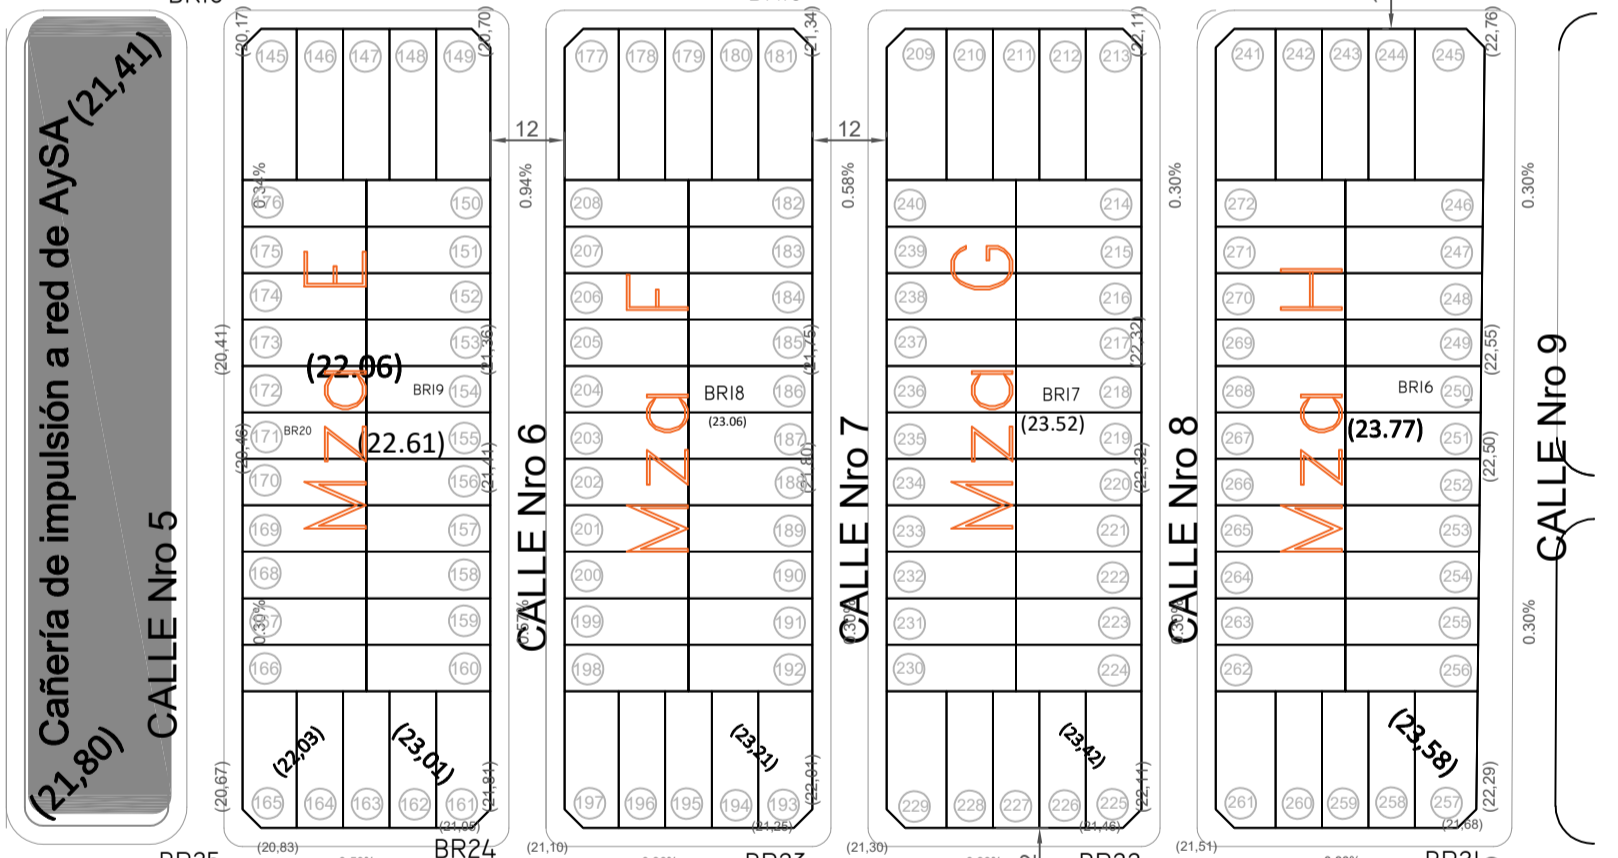

CALLE Nro 1

LOCALIZACION DE PLANTA DE BOMBEO LIQUIDOS CLOACALES (17,73)

CALLE Nro 2

CALLE Nro 3

AREA DE RESERVA DE EQUIPAMIENTO

PRODUCED BY AN AUTODESK STUDENT VERSION

PRODUCED BY AN AUTODESK STUDENT VERSION